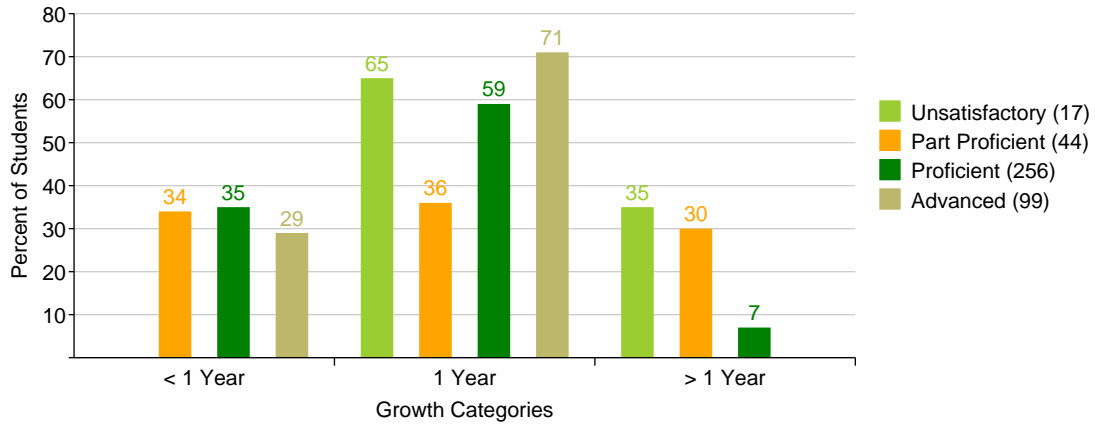

Cresthill MS 7th Grade
CSAP Reading 2006

	N	< 1 year		1 year		> 1 Year	
		n	Pct	n	Pct	n	Pct
Unsatisfactory	17	0	0%	11	65%	6	35%
Part Proficient	44	15	34%	16	36%	13	30%
Proficient	256	89	35%	150	59%	17	7%
Advanced	99	29	29%	70	71%	0	0%